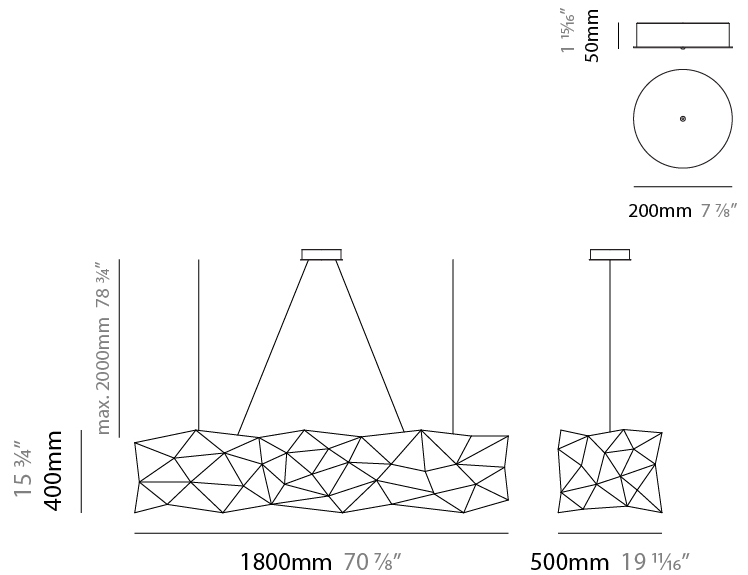

base number   LED Dimming   Color Temperature   Finish Options

1. To build a product code in our configurator select the specify button on the base model # product page
2. To build a manual product code on this datasheet choose from the options listed below in blue font and add the suffix to the base model #

GENERAL

Series: Universe Abstract
Brand: Quasar
Division: Design
Mounting Type: Suspension
Mounting Location: Ceiling
Subcategory: Ambient

PHYSICAL

Shape: Abstract
Length (mm): 1800
Length (in): 70 ⁷/₈
Width (mm): 500
Width (in): 19 ¹¹/₁₆
Height (mm): 400
Height (in): 15 ³/₄
Max. Overall Height (mm): 2400
Max. Overall Height (in): 92 ¹/₂
Light Distribution: Omnidirectional
Fixture Finish: [NIC / BRA / BBR](#)
Fixture Material: Metal
Upon Request: Custom Sizes

ELECTRICAL

Number of Lamps: 60 + 1
Lamp Type: LED Retrofit
Input Wattage (W): 26.8
Bulb Included: Bulb Included
Max. Wattage Per Lamp (W): 0.33 + 7
Lamp Base: E10 + GU10
Dimming: [Non-Dimming / Phase Dimming (120vac Only)](#)
Driver Included: Yes
Driver Location: Integrated
Driver Type: Constant Voltage - 120/277Vac
Driver Class: Class 2
Input Voltage (V): 120 - 277
Output Voltage (V): 12
Lamp Voltage (V): 12
Upon Request: (Not included - see components) Integral: 0-10Vdc dimming

LED

Color Temperature (°K): [2600 / 3000 / 3500](#)
CRI: >90 CRI
Lamp Life (hrs): 50000

OPTICAL

RATINGS AND CERTIFICATIONS

Certified By: Certified for North American Standards
IP rating: IP20